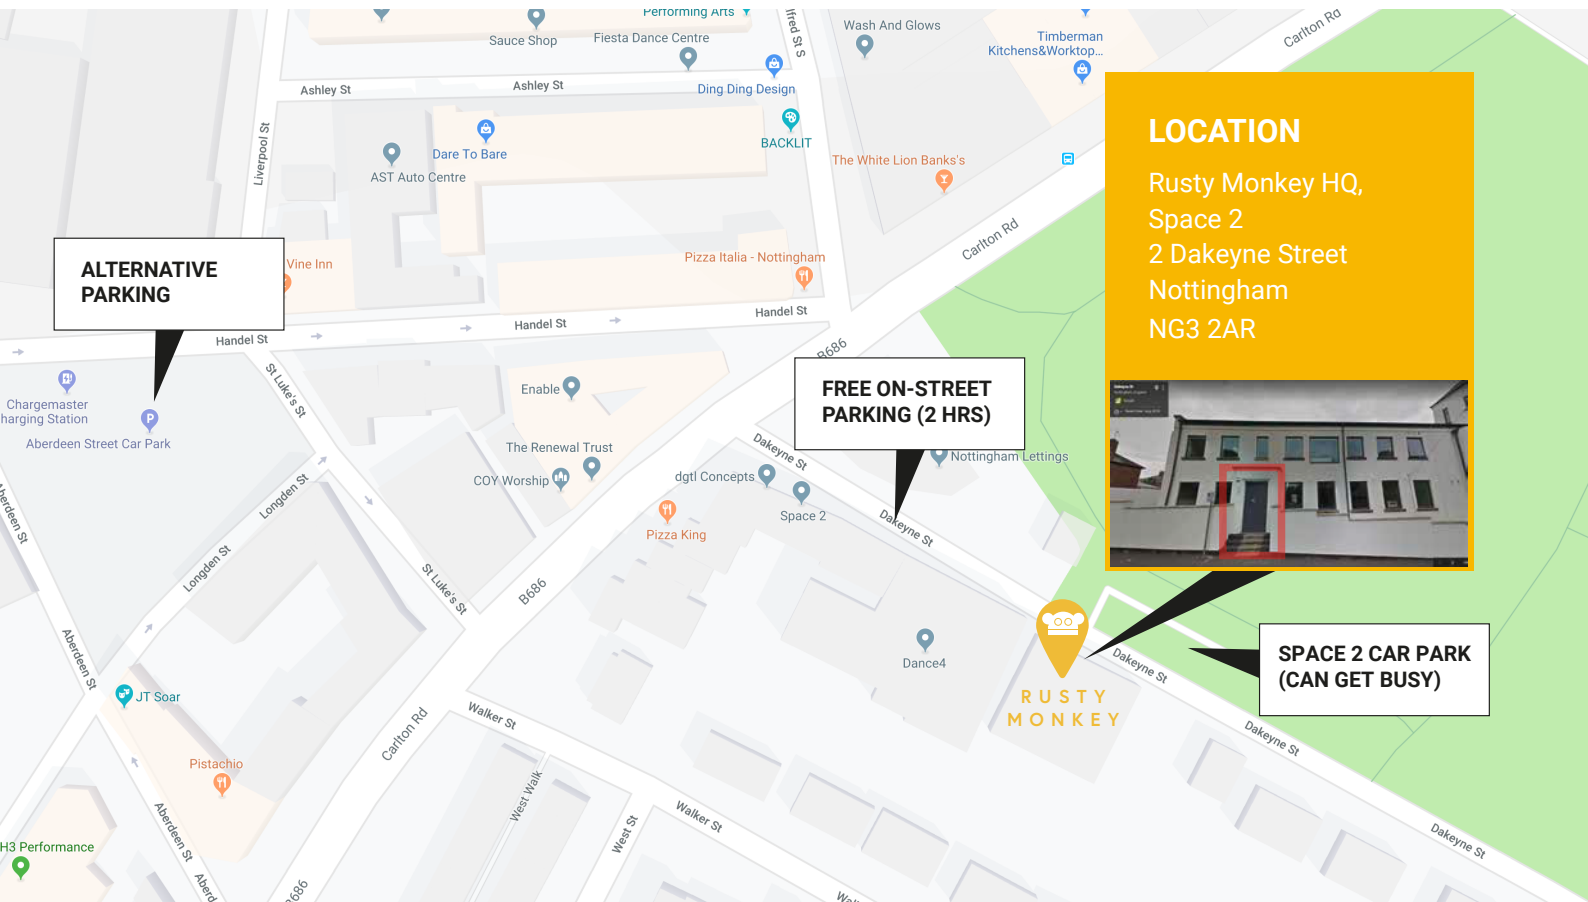

RUSTY MONKEY

Welcome!

Upon arrival we recommend parking on Dakeyne St in the bays opposite Space 2. It's free for up to 2 hours. There is a car park opposite, but this can fill up quickly. We have also illustrated alternative parking (Aberdeen St).

Our office is the last door at Space 2 as you walk up the hill, just ring the door bell and we'll welcome you in!

Running late? Got lost? Can't get parked anywhere? Existential crisis?
Just give us a call and we will do everything we can to help!